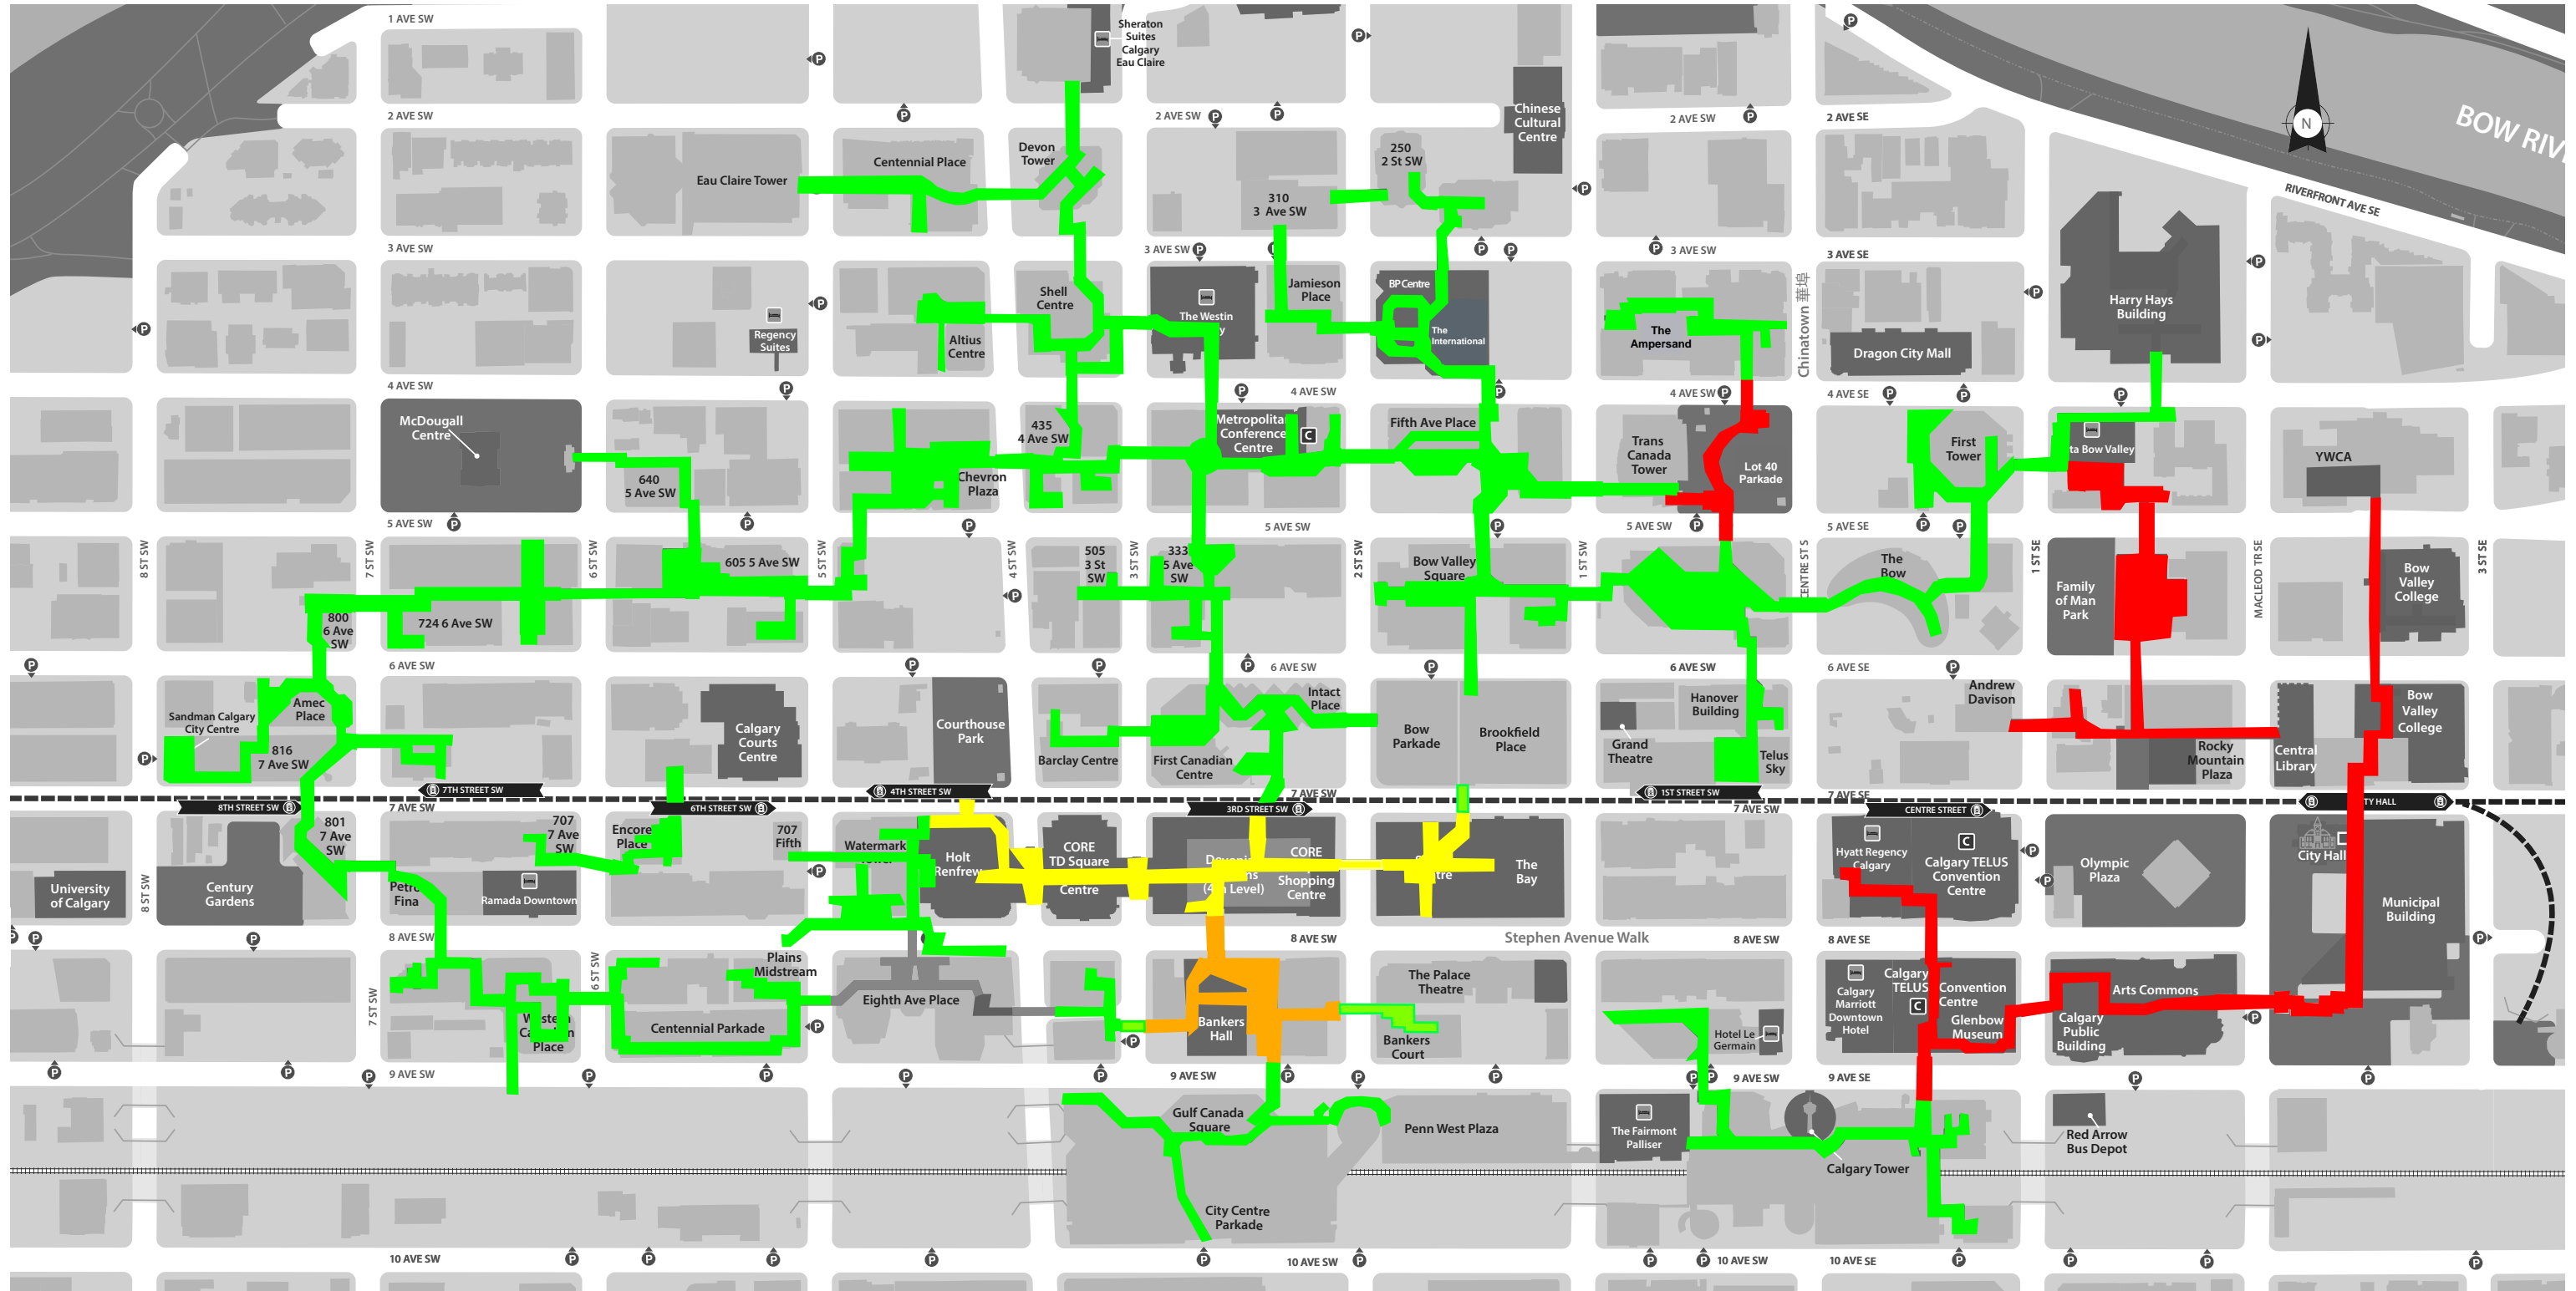

# Plus15 network map

## Hours of Operation

- █ Closed
- █ Monday to Friday 6:00am to 6:00pm, Closed Saturday, Sunday & Stats
- █ Monday to Friday 6:00am to 6:00pm, Saturday 12:00pm to 5:00pm, Closed Sunday & Stats
- █ Monday to Friday 6:00am to 6:00pm, Saturday, Sunday & Stats 12:00pm to 5:00pm

May 12, 2021

CTrain Station
 CTrain Free Fare Zone
 Hotel
 Connected Buildings
 Parking
 Calgary Tower
 Conference Centres

Visit [calgary.ca/plus15](http://calgary.ca/plus15)